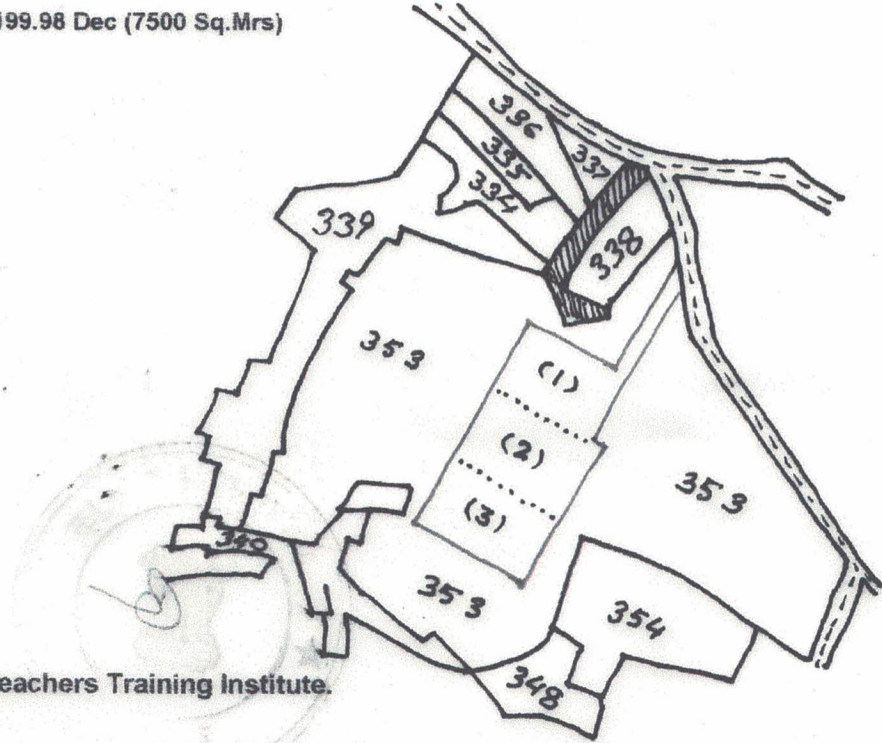

Total Land is:

- (1) 66.66 Dec
- (2) 66.66 Dec
- (3) 66.66 Dec

Total Land in Dec:

199.98 Dec (7500 Sq.Mtrs)

Note:-

- (1) + (2) Tokipur Primary Teachers Training Institute.
- (3) Tokipur B.Ed College.

Plot Numbers mentioned in the deed no-732, Date-16/8/2010, 2500 Sq.mtrs (66.66 Dec) + Deed No-9, Date 7/1/2011, 2500 Sq.Mtrs.(66.66 Dec) Tokipur Primary Teachers Training Institute plus Deed No-10, dated -7/1/2011, (Rectification Deed No-141,dated-20/3/2015) 2500 Sq.Mtrs.(66.66 Dec) Tokipur B.Ed College is adjacent in nature.